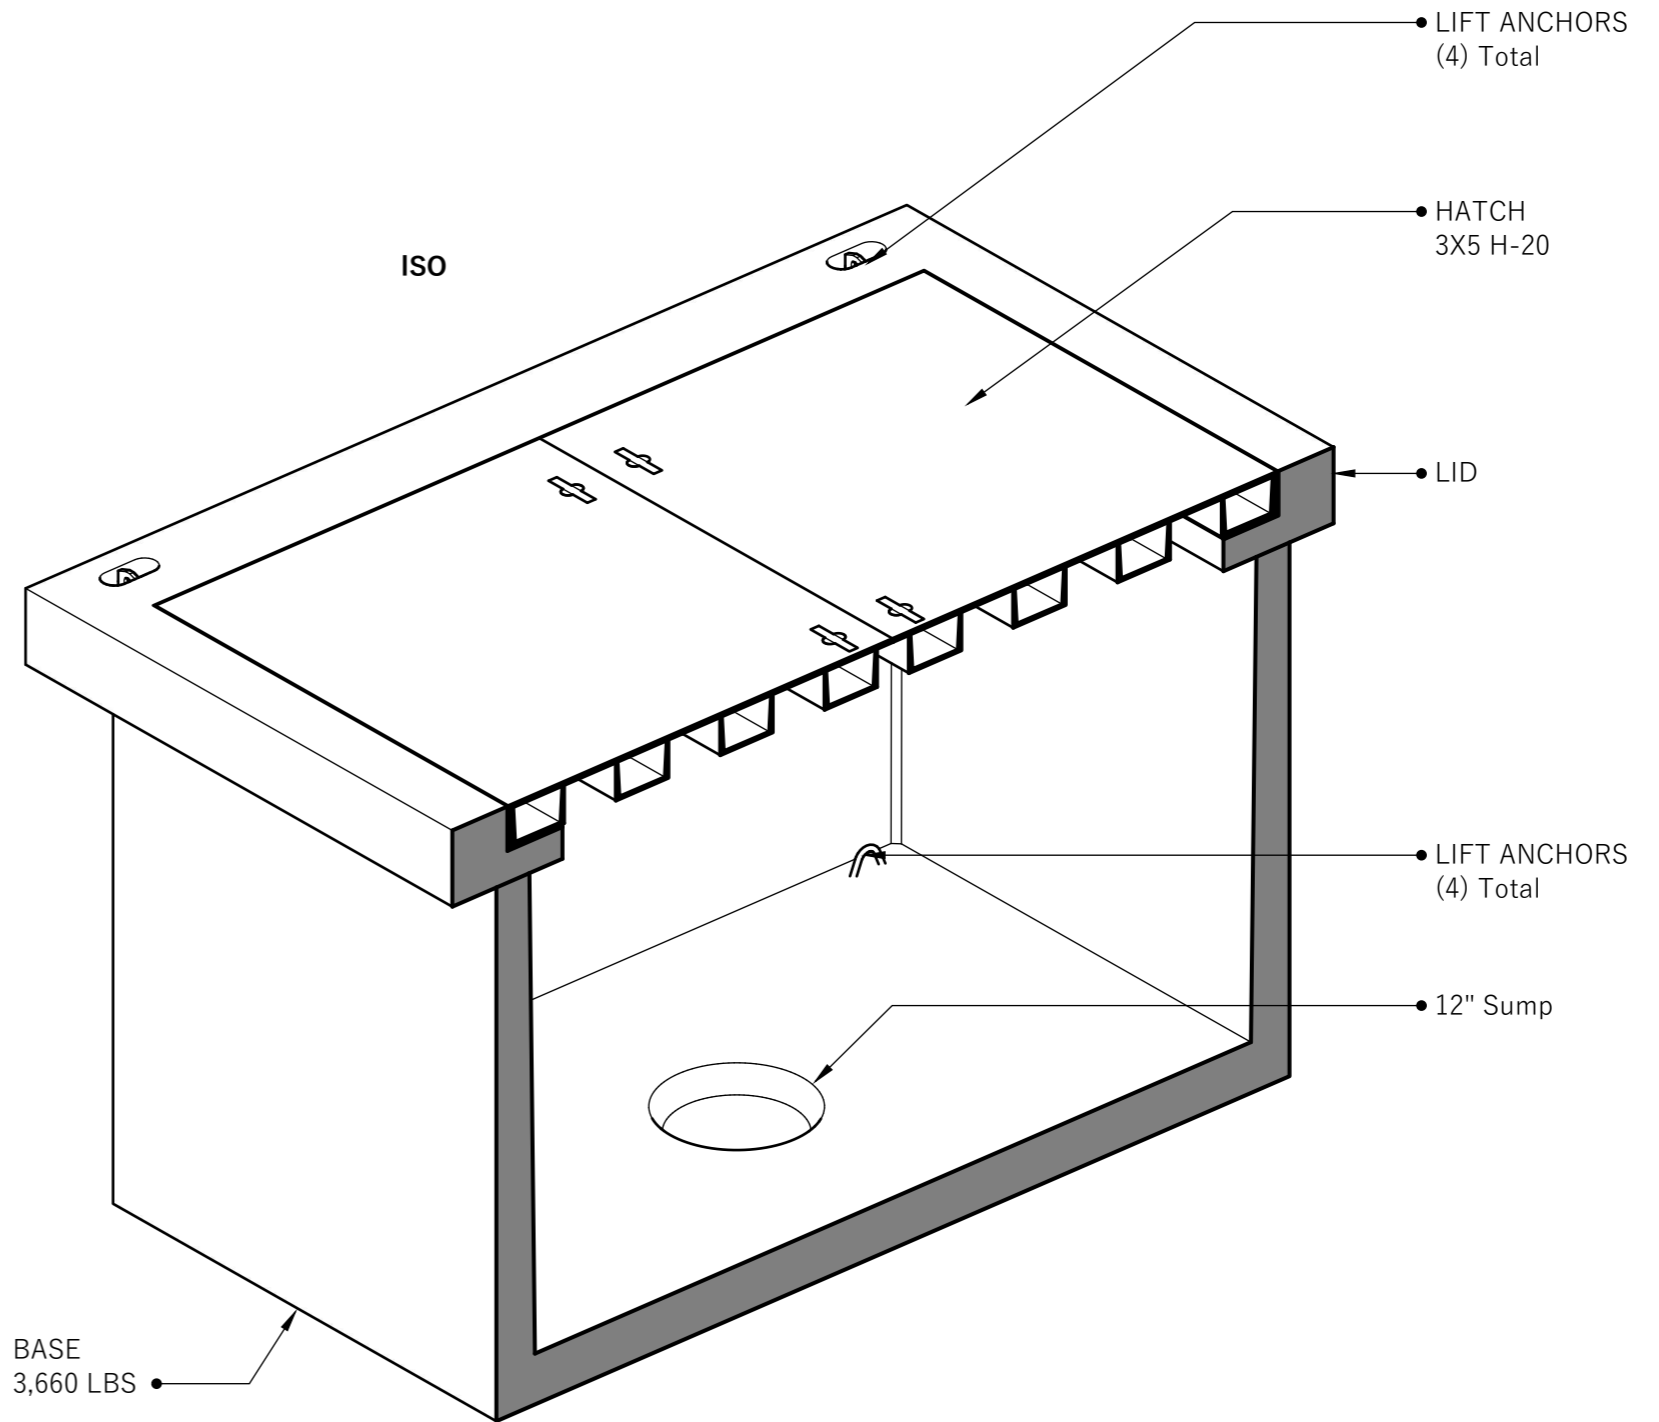

# 644 LA

TOP

ISO

FRONT

SIDE

1111 NE 11th St.  
Redmond OR, 97756  
541-923-3272

Customer:
Project:
Product: Cable Trench Vault