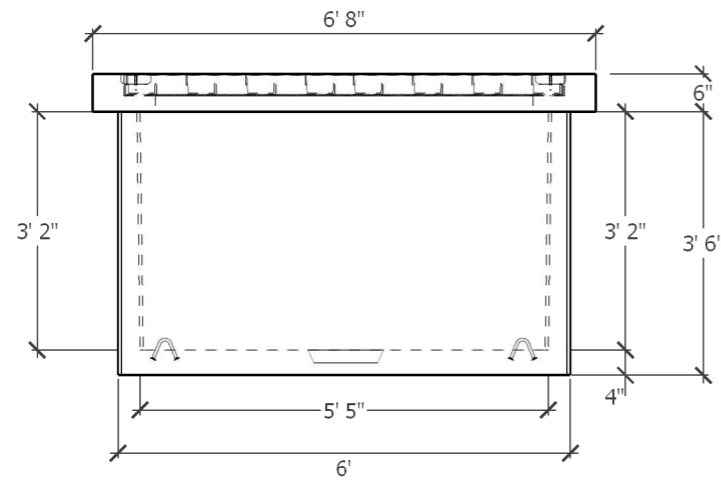

# 644 LA

TOP

ISO

FRONT

SIDE

1111 NE 11th St.  
Redmond OR, 97756  
541-923-3272

Customer:
Project:
Product: Cable Trench Vault