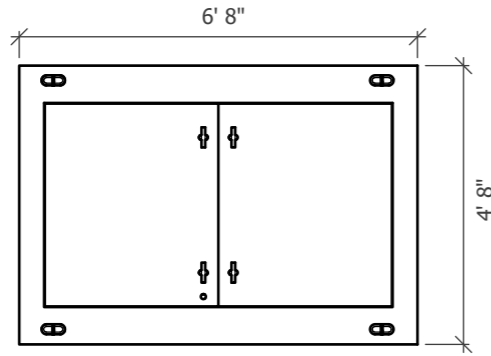

# 644 LA

TOP

ISO

FRONT

SIDE

1111 NE 11th St.  
Redmond OR, 97756  
541-923-3272

Customer:
Project:
Product: Cable Trench Vault