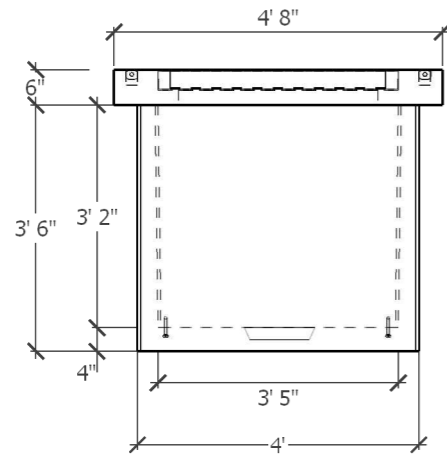

# 644 LA

TOP

ISO

FRONT

SIDE

1111 NE 11th St.  
Redmond OR, 97756  
541-923-3272

Customer:
Project:
Product: Cable Trench Vault