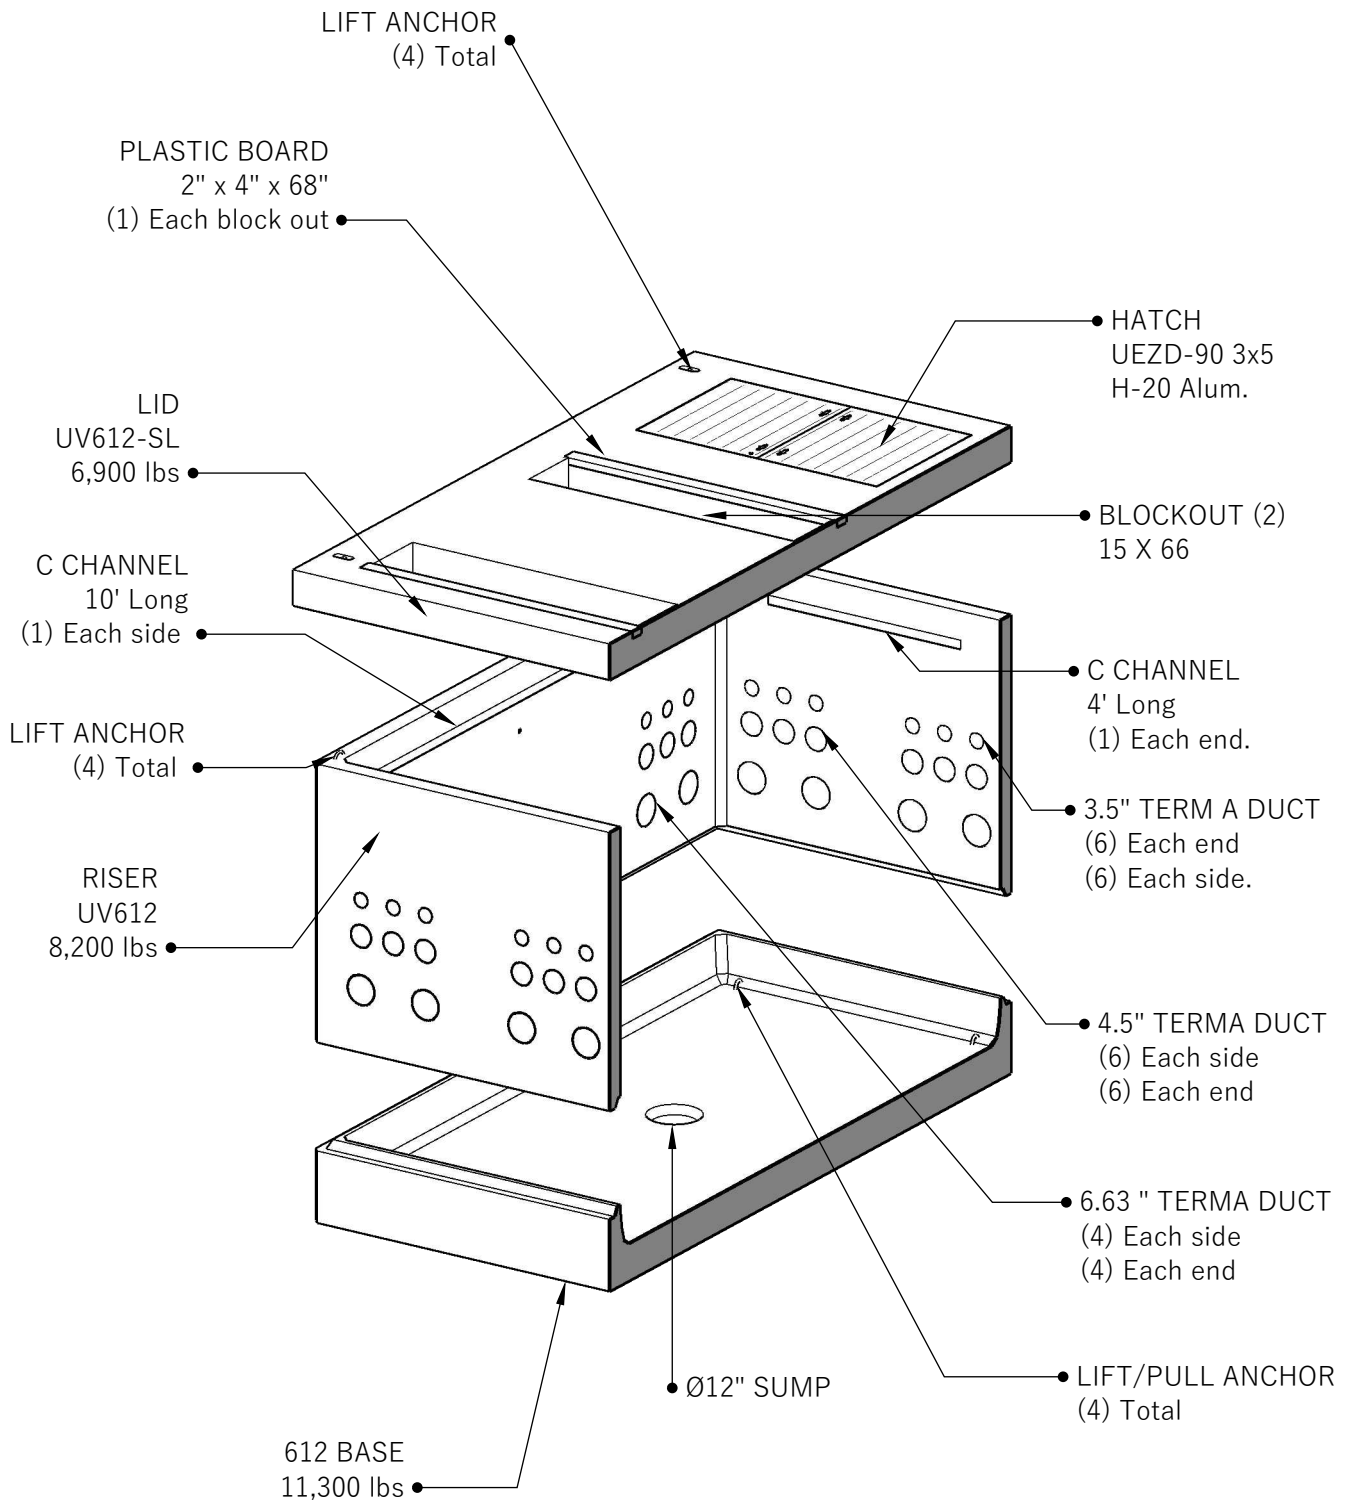

Midstate UV612 UV612-SL

SECTION BB

Customer: Midstate Electric

Project:

Product: Midstate UV612
UV612-SL

**Midstate UV612
UV612-SL**

541-923-3272
1111 NE 11TH ST.
REDMOND, OR
97756

Midstate UV612 UV612-SL