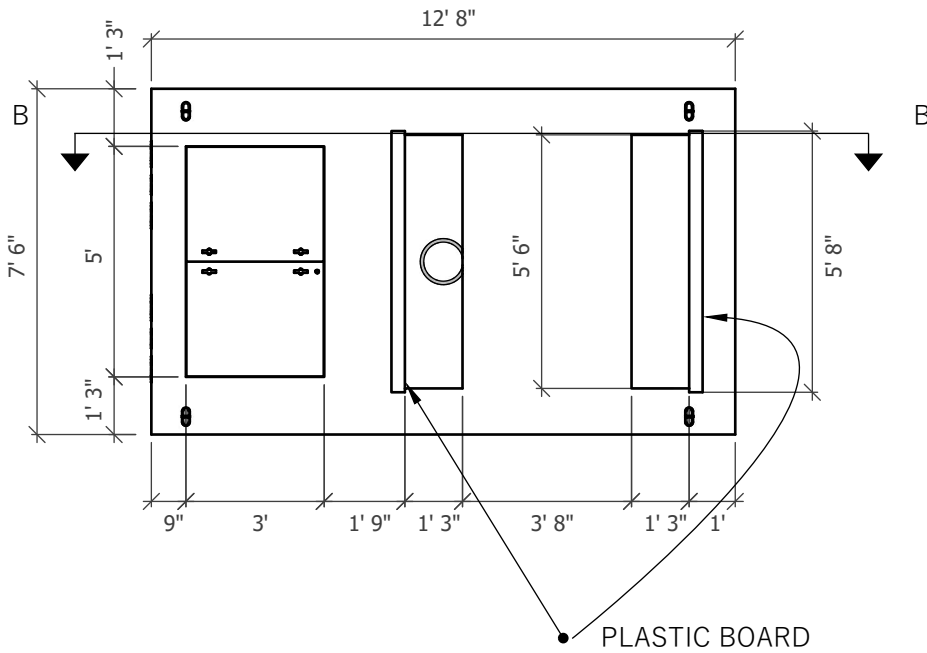

PLAN VIEW

SIDE VIEW

END VIEW

Customer: Midstate Electric

Project:

Product: Midstate UV612
UV612-SL

**Midstate UV612
UV612-SL**

541-923-3272
1111 NE 11TH ST.
REDMOND, OR
97756