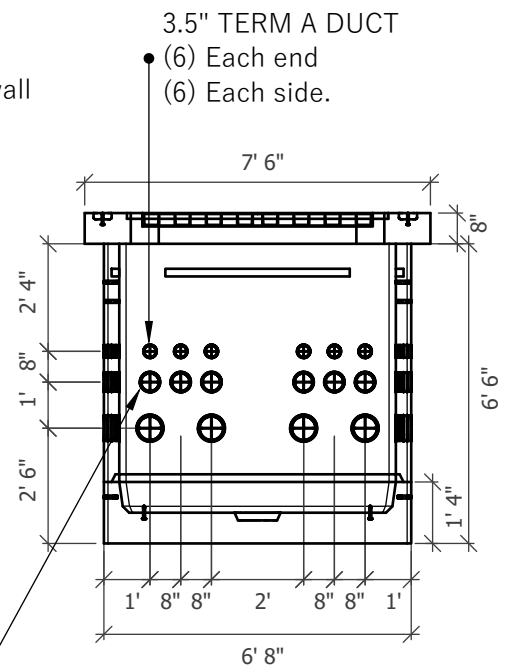

END VIEW

Customer: Midstate Electric

Project:

Product: Midstate UV612
UV612-SL