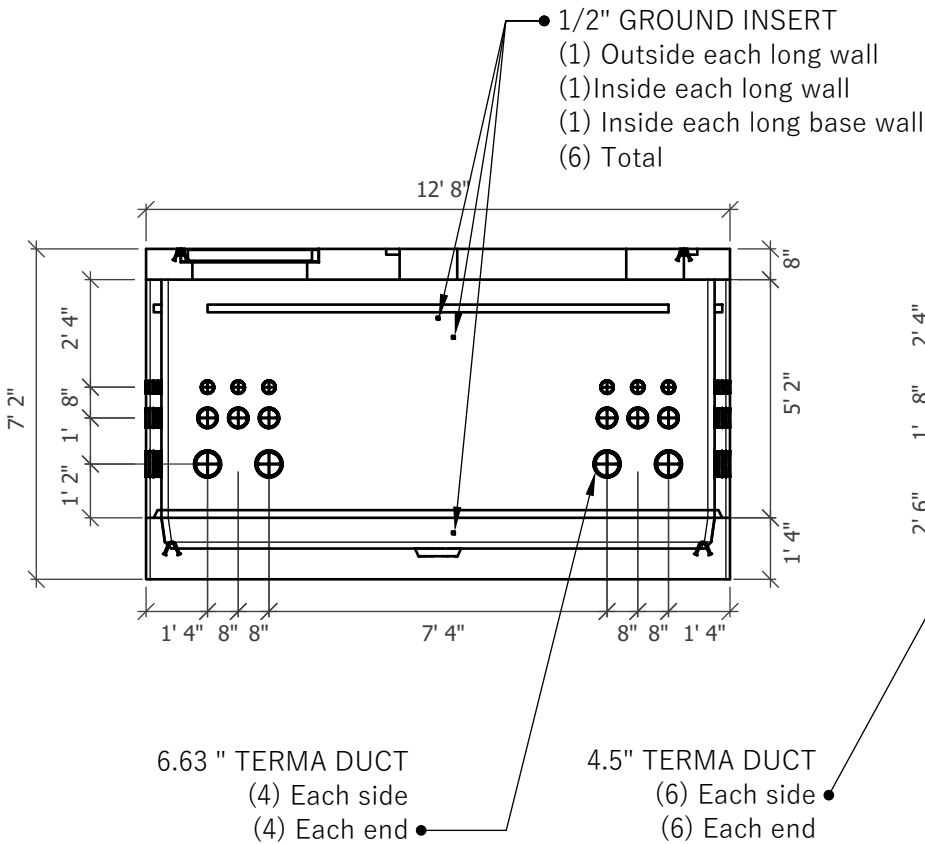

PLAN VIEW

SIDE VIEW

END VIEW

Customer: Midstate Electric

Project:

Product: Midstate UV612
UV612-SL

**Midstate UV612
UV612-SL**

541-923-3272
1111 NE 11TH ST.
REDMOND, OR
97756